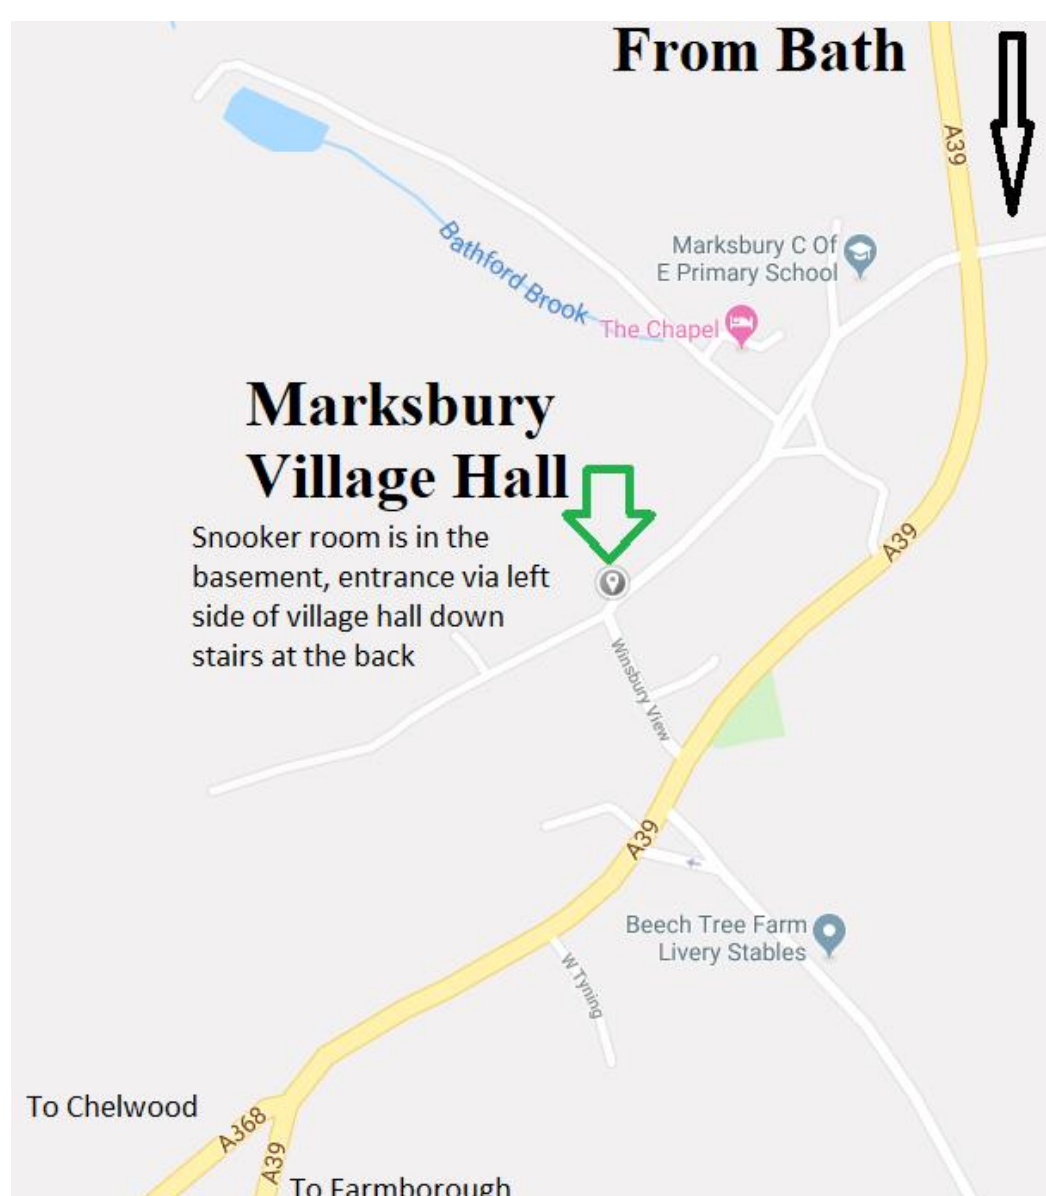

Harington Club - [Harington B](#) Harington Place, BA1 1HF 425913

Keynsham Conservative Club – [The Shammers](#) 22 High Street Keynsham. BS31 1DQ

Marksbury Snooker Club - [Marksbury](#) Marksbury Village Hall, 75 Marksbury. BA2 9PH

Salisbury Conservative Club [The Salisbury, Civil Service D](#) London Road opp. Domino's Pizzas 425651

Somerdale - [Civil Service B, Nomads, St. Joe's](#) 8 Somerdale Avenue, Odd Down

Weston Institute [Weston A, Weston B, Weston C, Weston Dreamcoats](#) 14 Church Street. Weston (Above Library)