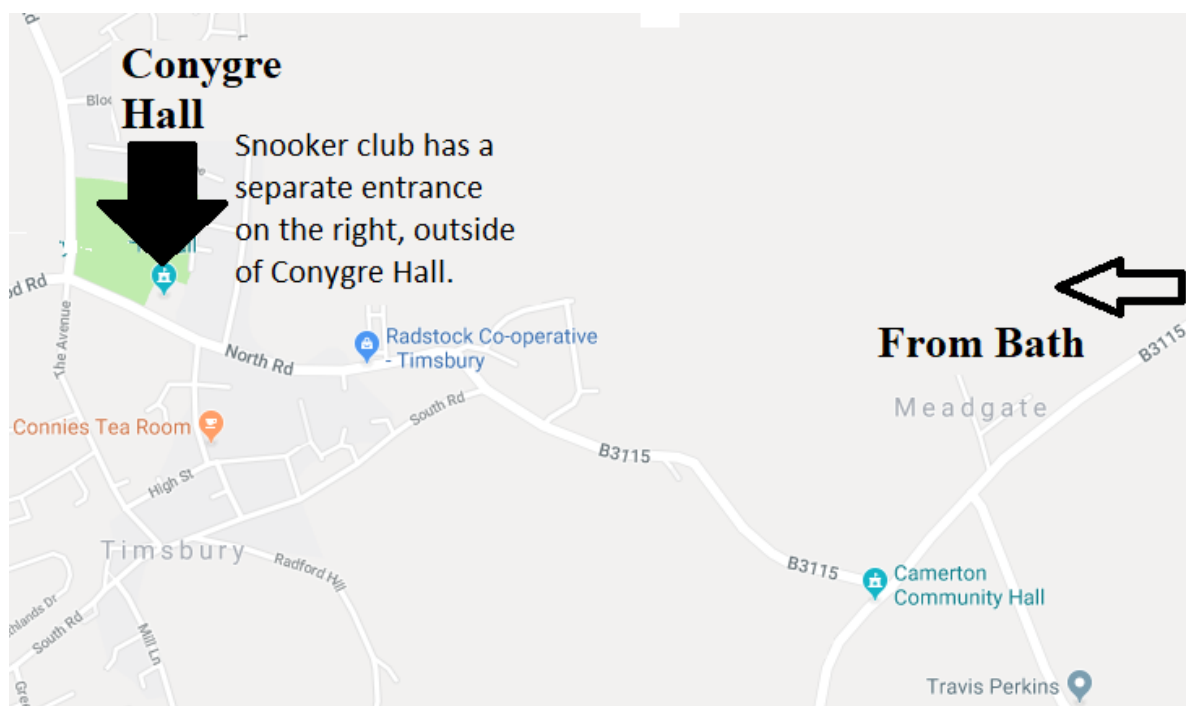

CLUBS & TEAMS

2019 / 20 Season

Clandown Snooker Club – [Clandown](#) David Cook 07941 232086 Chapel Road (far end), Clandown, BA3 3BR

Conygre Snooker Club – [Timsbury](#) Conygre Hall, North Road, Timsbury, BA2 0JQ

Harington Club - [Harington B](#) Harington Place, BA1 1HF 425913

Keynsham Conservative Club – [The Shammers](#) 22 High Street Keynsham. BS31 1DQ

Marksbury Snooker Club - [Marksbury](#) Marksbury Village Hall, 75 Marksbury. BA2 9PH

Salisbury Conservative Club [The Salisbury, Civil Service D](#) London Road opp. Domino's Pizzas 425651

Somerdale - [Civil Service B, Nomads, St. Joe's](#) 8 Somerdale Avenue, Odd Down

Weston Institute [Weston A, Weston B, Weston C, Weston Dreamcoats](#) 14 Church Street. Weston (Above Library)